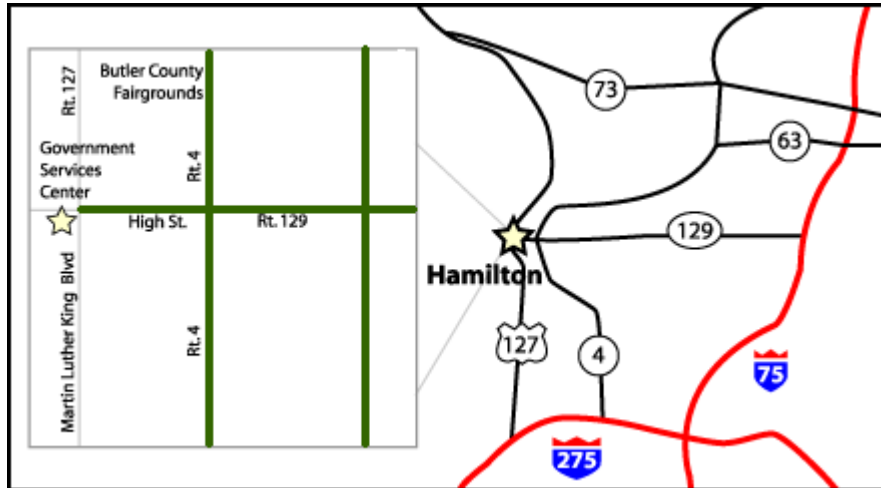

Map & Directions

Butler County Domestic Relations Court Address:

315 High St.
Hamilton, OH 45011
Phone: (513) 887-3100
Fax: (513) 785-5337

From the North:

Take I-75 south to OH-129. Take OH-129 and follow it for approximately 10 miles. Follow 129 across Route 4 under the Jack Kirsch Underpass. The Government Services Center is located on the left side; Domestic Relations is located on the 2nd floor on the right. Parking is available either in the garage or on the street.

From the South:

Take I-75 north to OH-129. Take OH-129 and follow it for approximately 10 miles. Follow 129 across Route 4 under the Jack Kirsch Underpass. The Government Services Center is located on the left side; Domestic Relations is located on the 2nd floor on the right. Parking is available either in the garage or on the street.